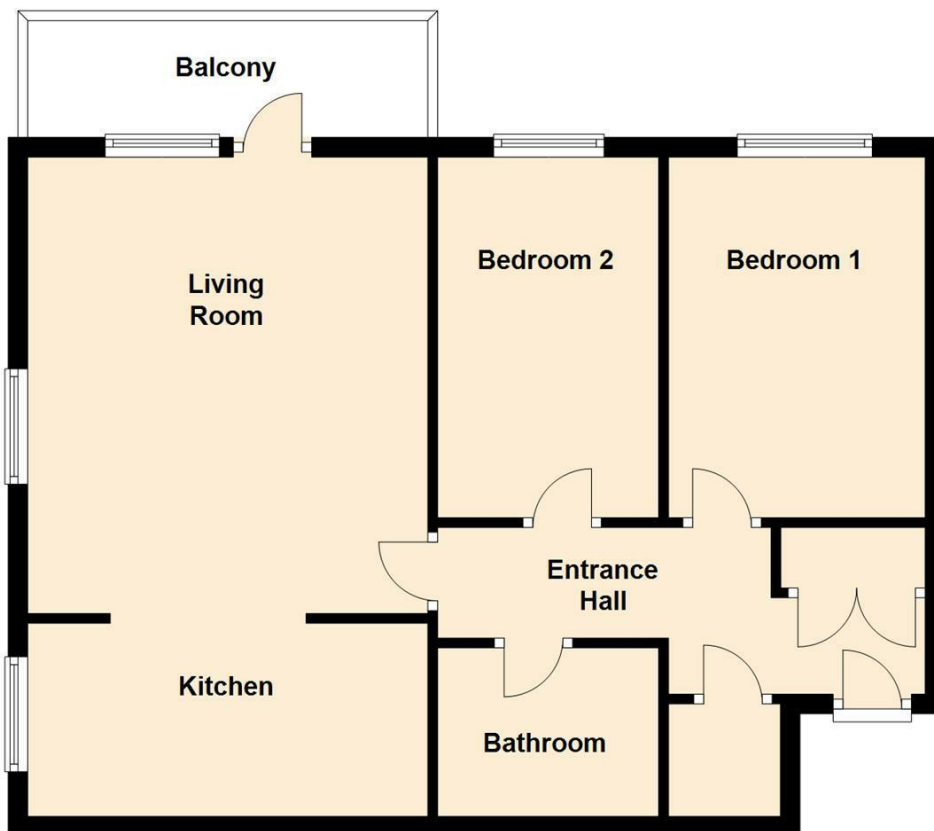

First Floor

Energy Efficiency Rating		Current	Potential
Very energy efficient - lower running costs			
(92 plus) A			
(81-91) B			
(69-80) C			
(55-68) D			
(39-54) E			
(21-38) F			
(1-20) G			
Not energy efficient - higher running costs			
		82	82
England & Wales		EU Directive 2002/91/EC	

Environmental Impact (CO₂) Rating		Current	Potential
Very environmentally friendly - lower CO₂ emissions			
(92 plus) A			
(81-91) B			
(69-80) C			
(55-68) D			
(39-54) E			
(21-38) F			
(1-20) G			
Not environmentally friendly - higher CO₂ emissions			
England & Wales		EU Directive 2002/91/EC	

69 HIGH STREET, ASHFORD, KENT TN24 8SF

Tel: 01233 610444 www.martinsstates.co.uk email: sales@martinsstates.co.uk