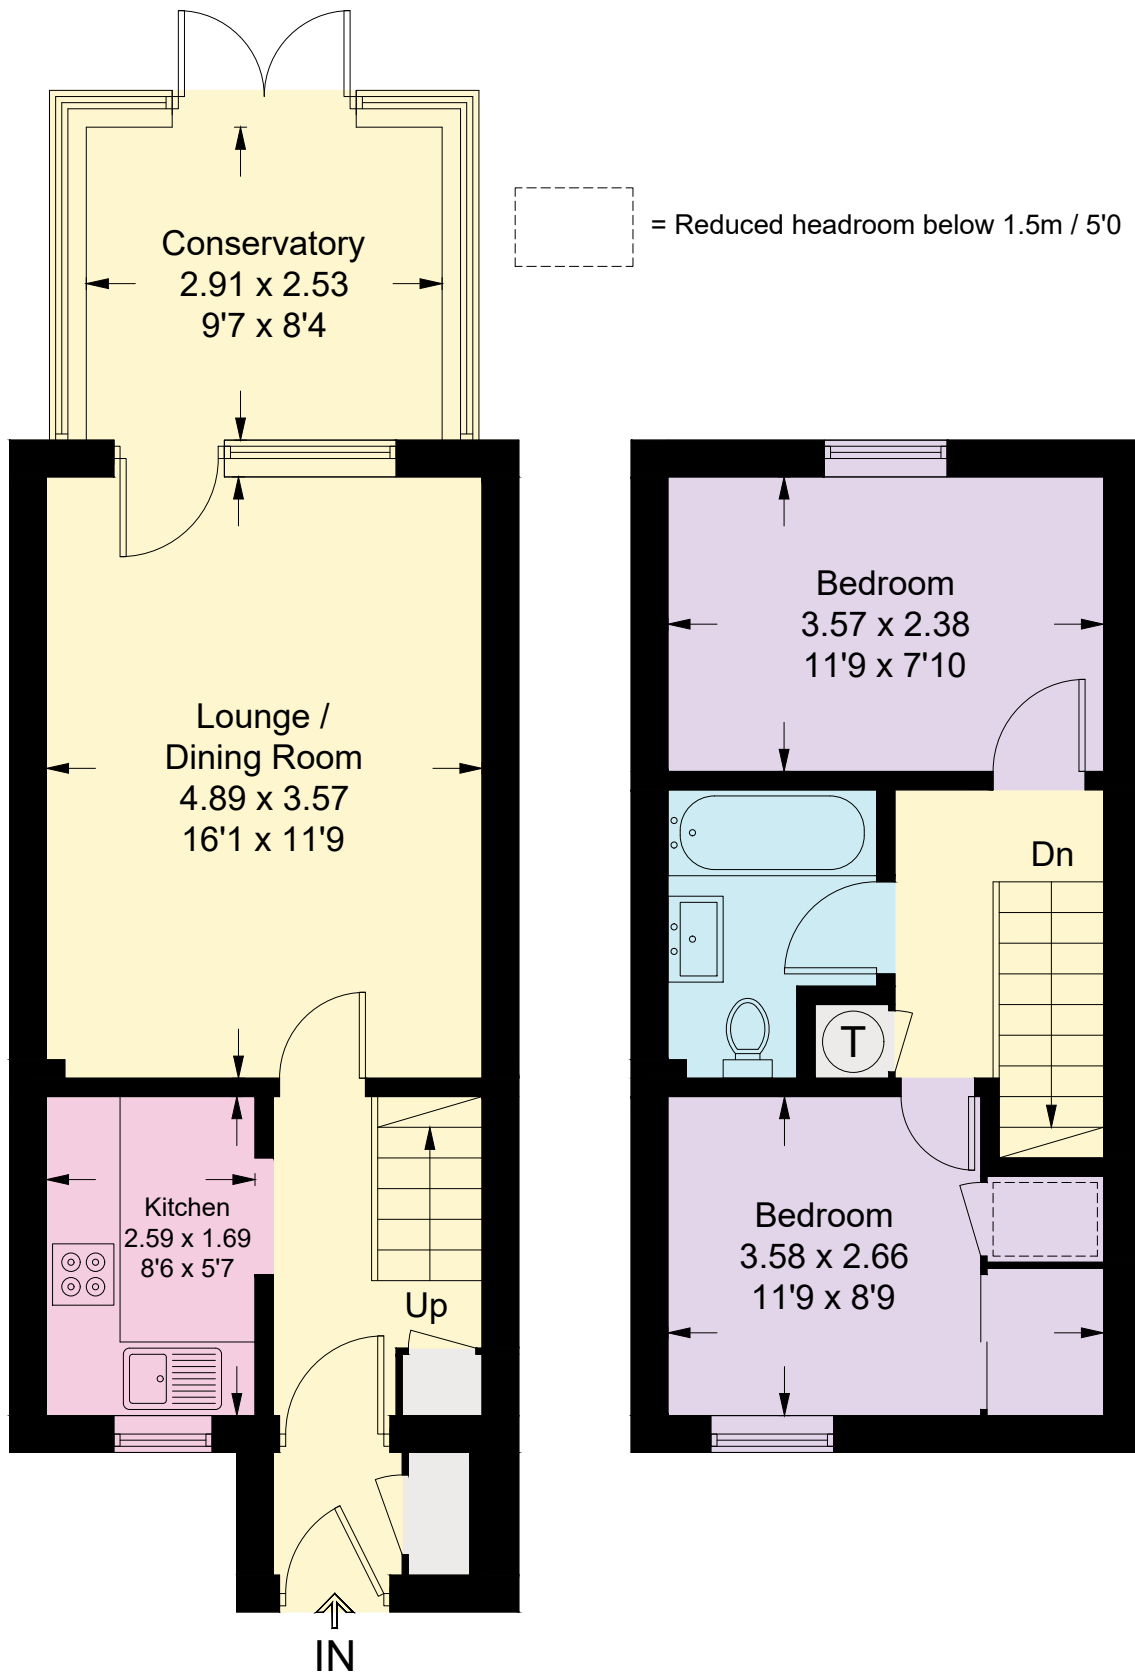

Falcon Way, Ashford, TN23

Approximate Gross Internal Area = 65.1 sq m / 701 sq ft

Ground Floor

First Floor

Illustration for identification purposes only, measurements are approximate, not to scale. floorplansUsketch.com © (ID1077817)