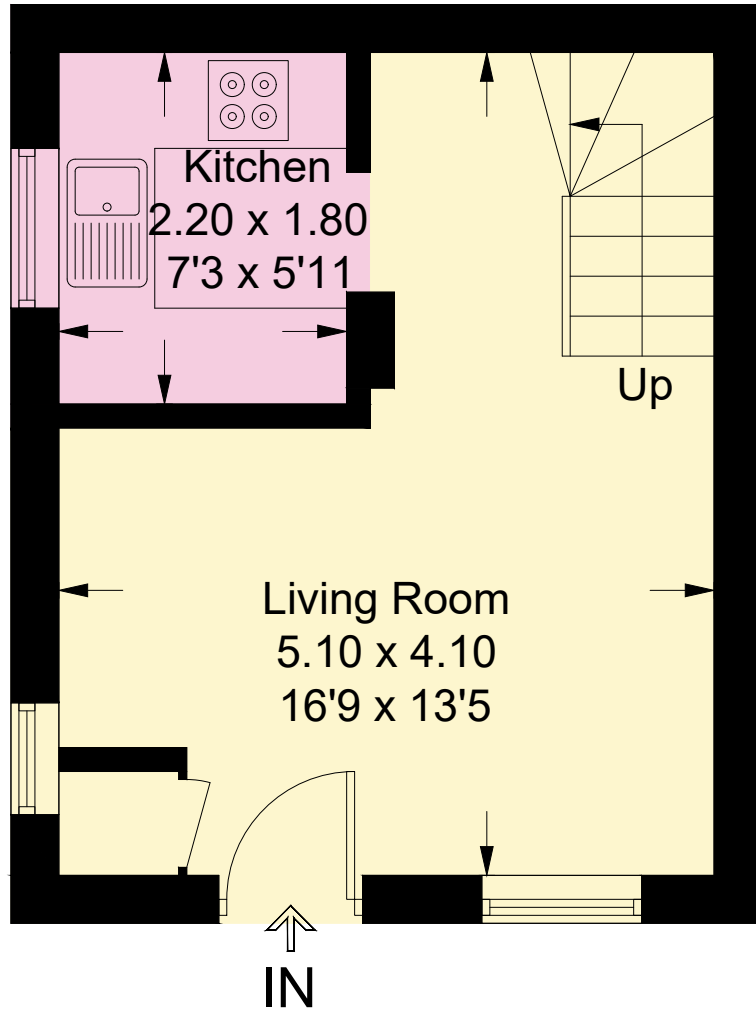

Bishops Green, Ashford, TN23

Approximate Gross Internal Area = 42.7 sq m / 460 sq ft

Ground Floor

First Floor

Illustration for identification purposes only, measurements are approximate, not to scale. floorplansUsketch.com © (ID1104802)