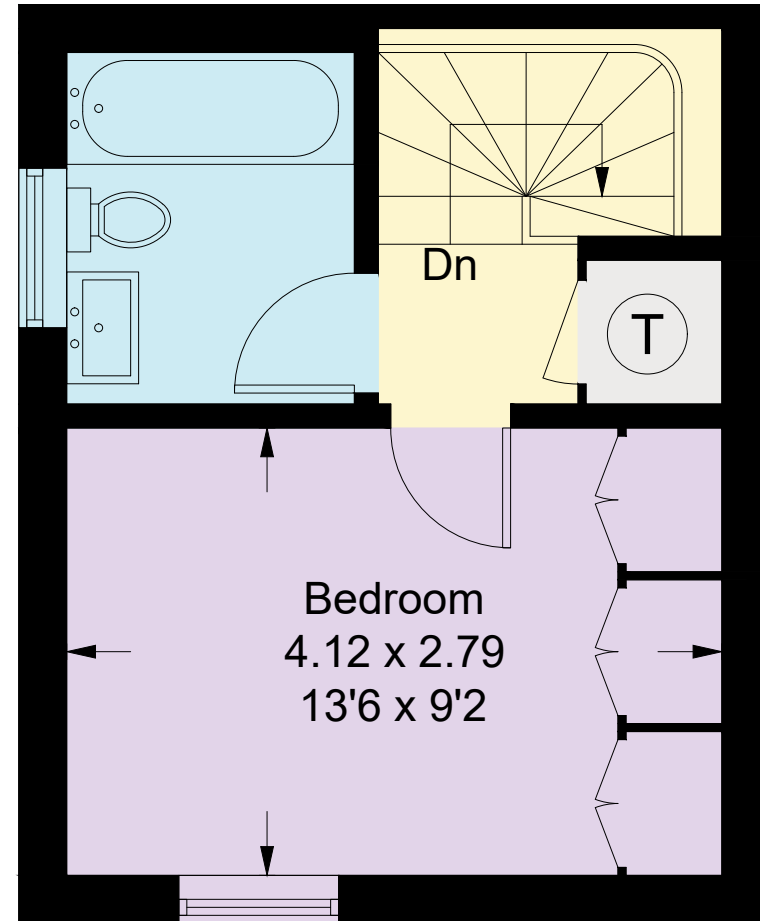

Bishops Green, Ashford, TN23

Approximate Gross Internal Area = 42.7 sq m / 460 sq ft

Ground Floor

First Floor

Illustration for identification purposes only, measurements are approximate, not to scale. floorplansUsketch.com © (ID1104802)