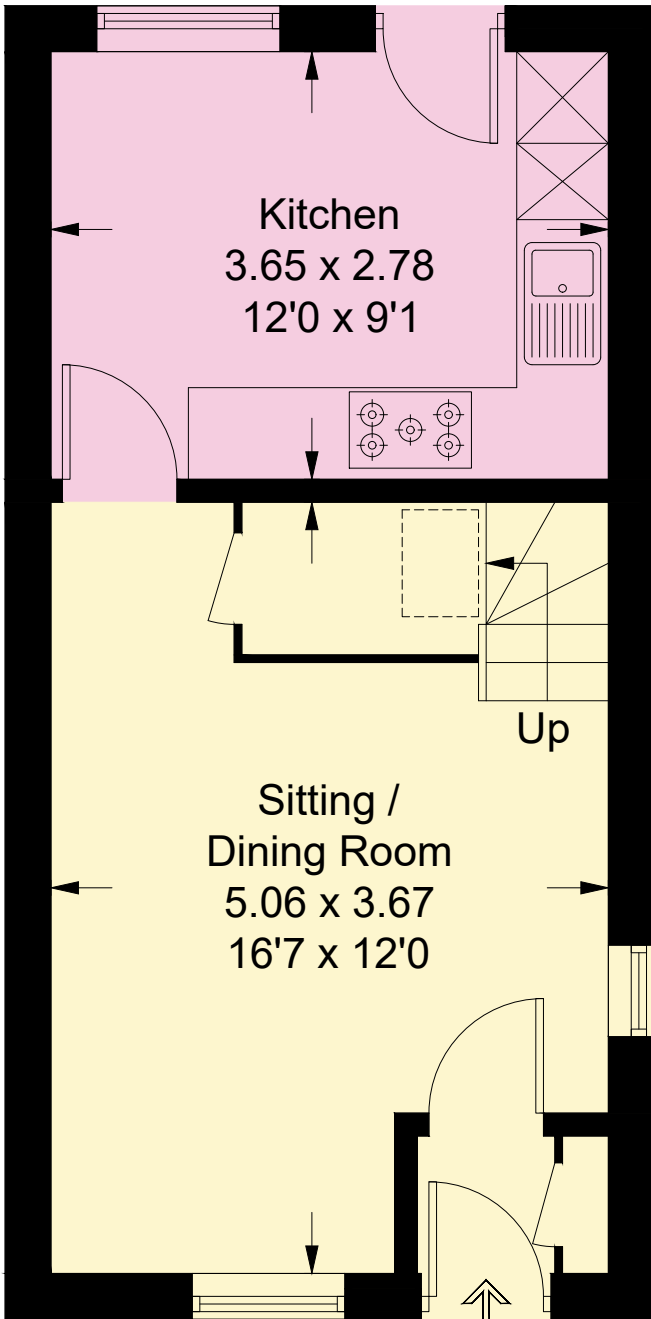

# Oxen Lease, Ashford, TN23

Approximate Gross Internal Area = 58.6 sq m / 631 sq ft

= Reduced headroom below 1.5m / 5'0

**Ground Floor** IN

**First Floor**