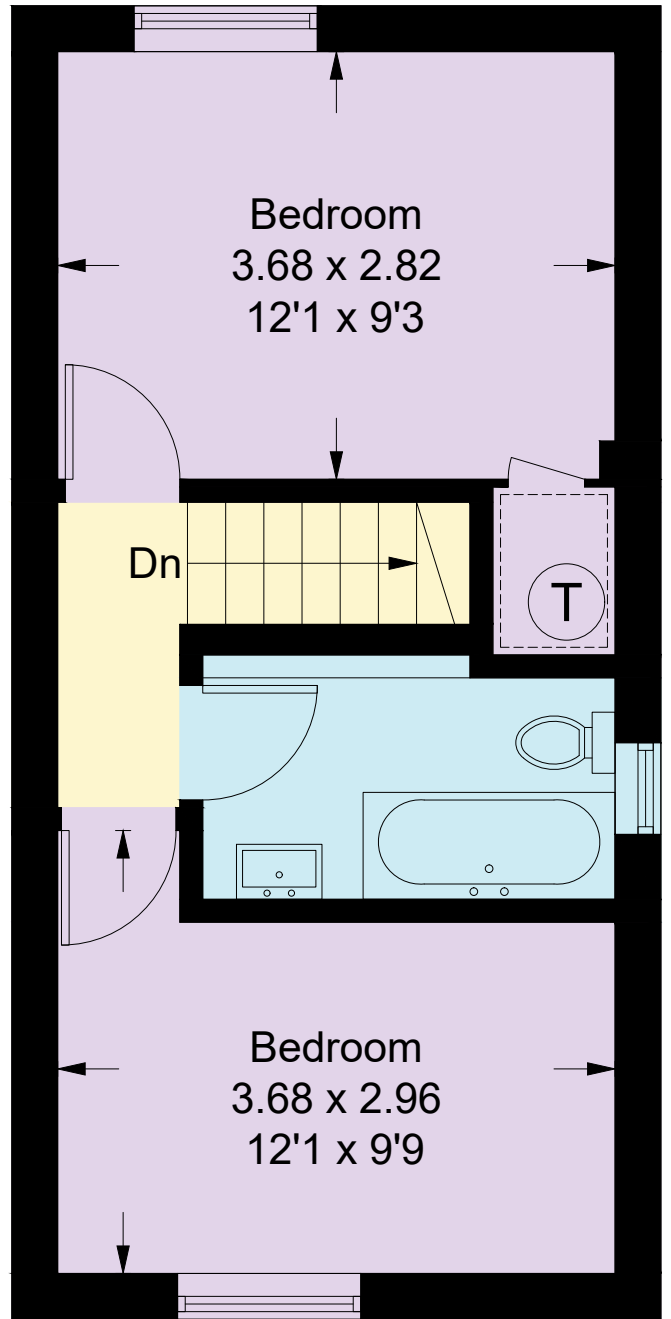

# Oxen Lease, Ashford, TN23

Approximate Gross Internal Area = 58.6 sq m / 631 sq ft

= Reduced headroom below 1.5m / 5'0

**Ground Floor** IN

**First Floor**